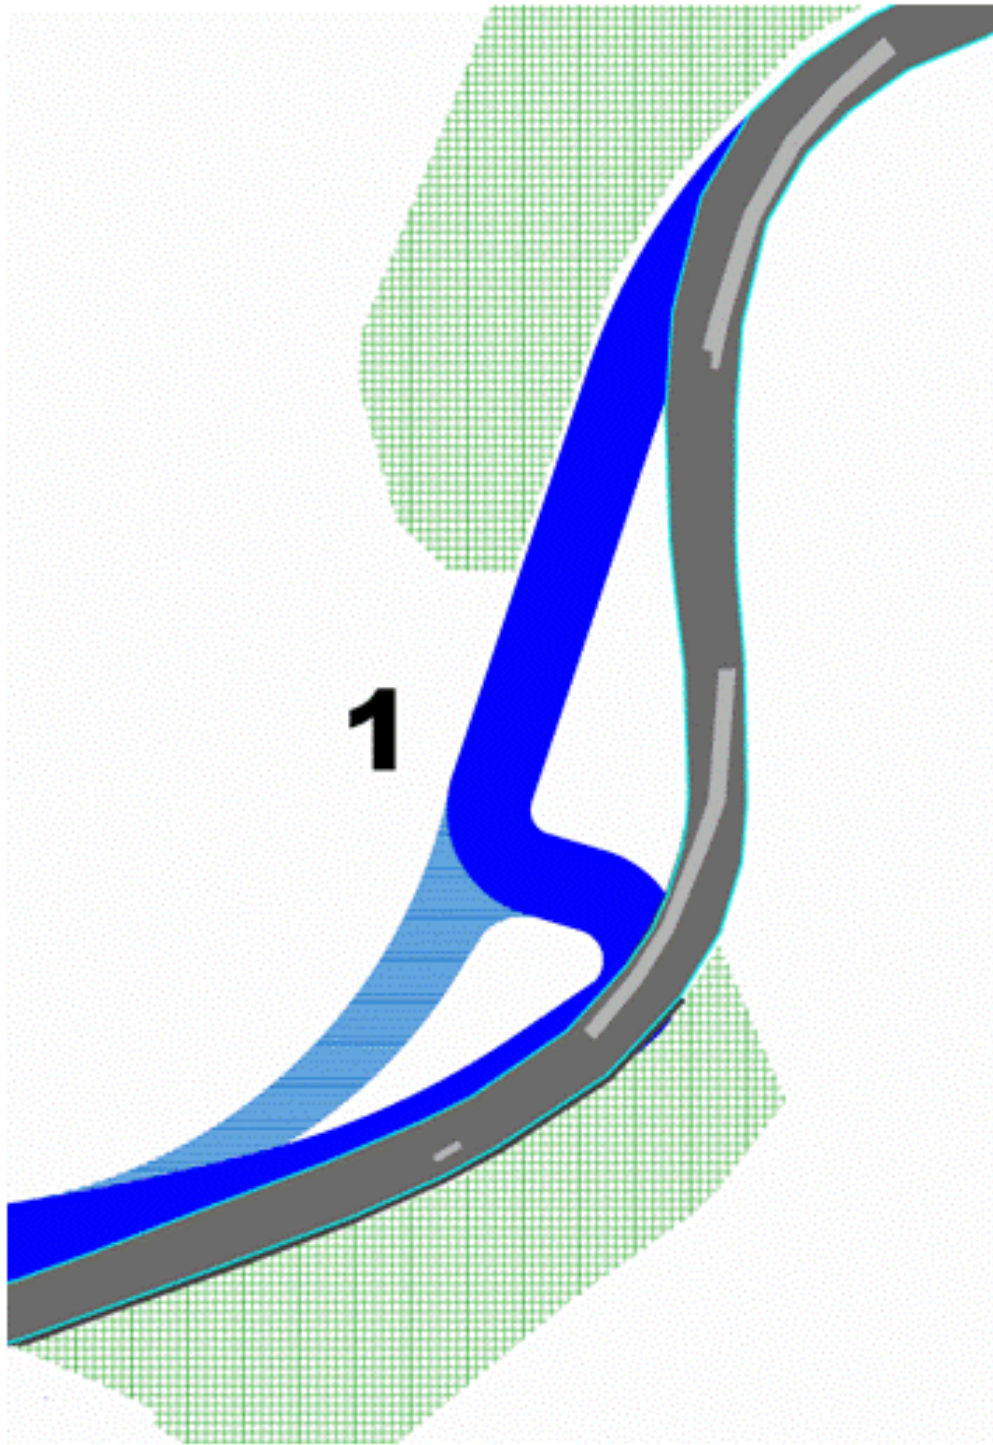

TWO LIME ROCK PARKS
2008

LEGEND

- Classic Track - Removed
- Optional 40ft Wide Track
- Escape Route
- Paved Run-off
- New Pit Entrance Road
- New Improved Run-off Areas - Grass

7