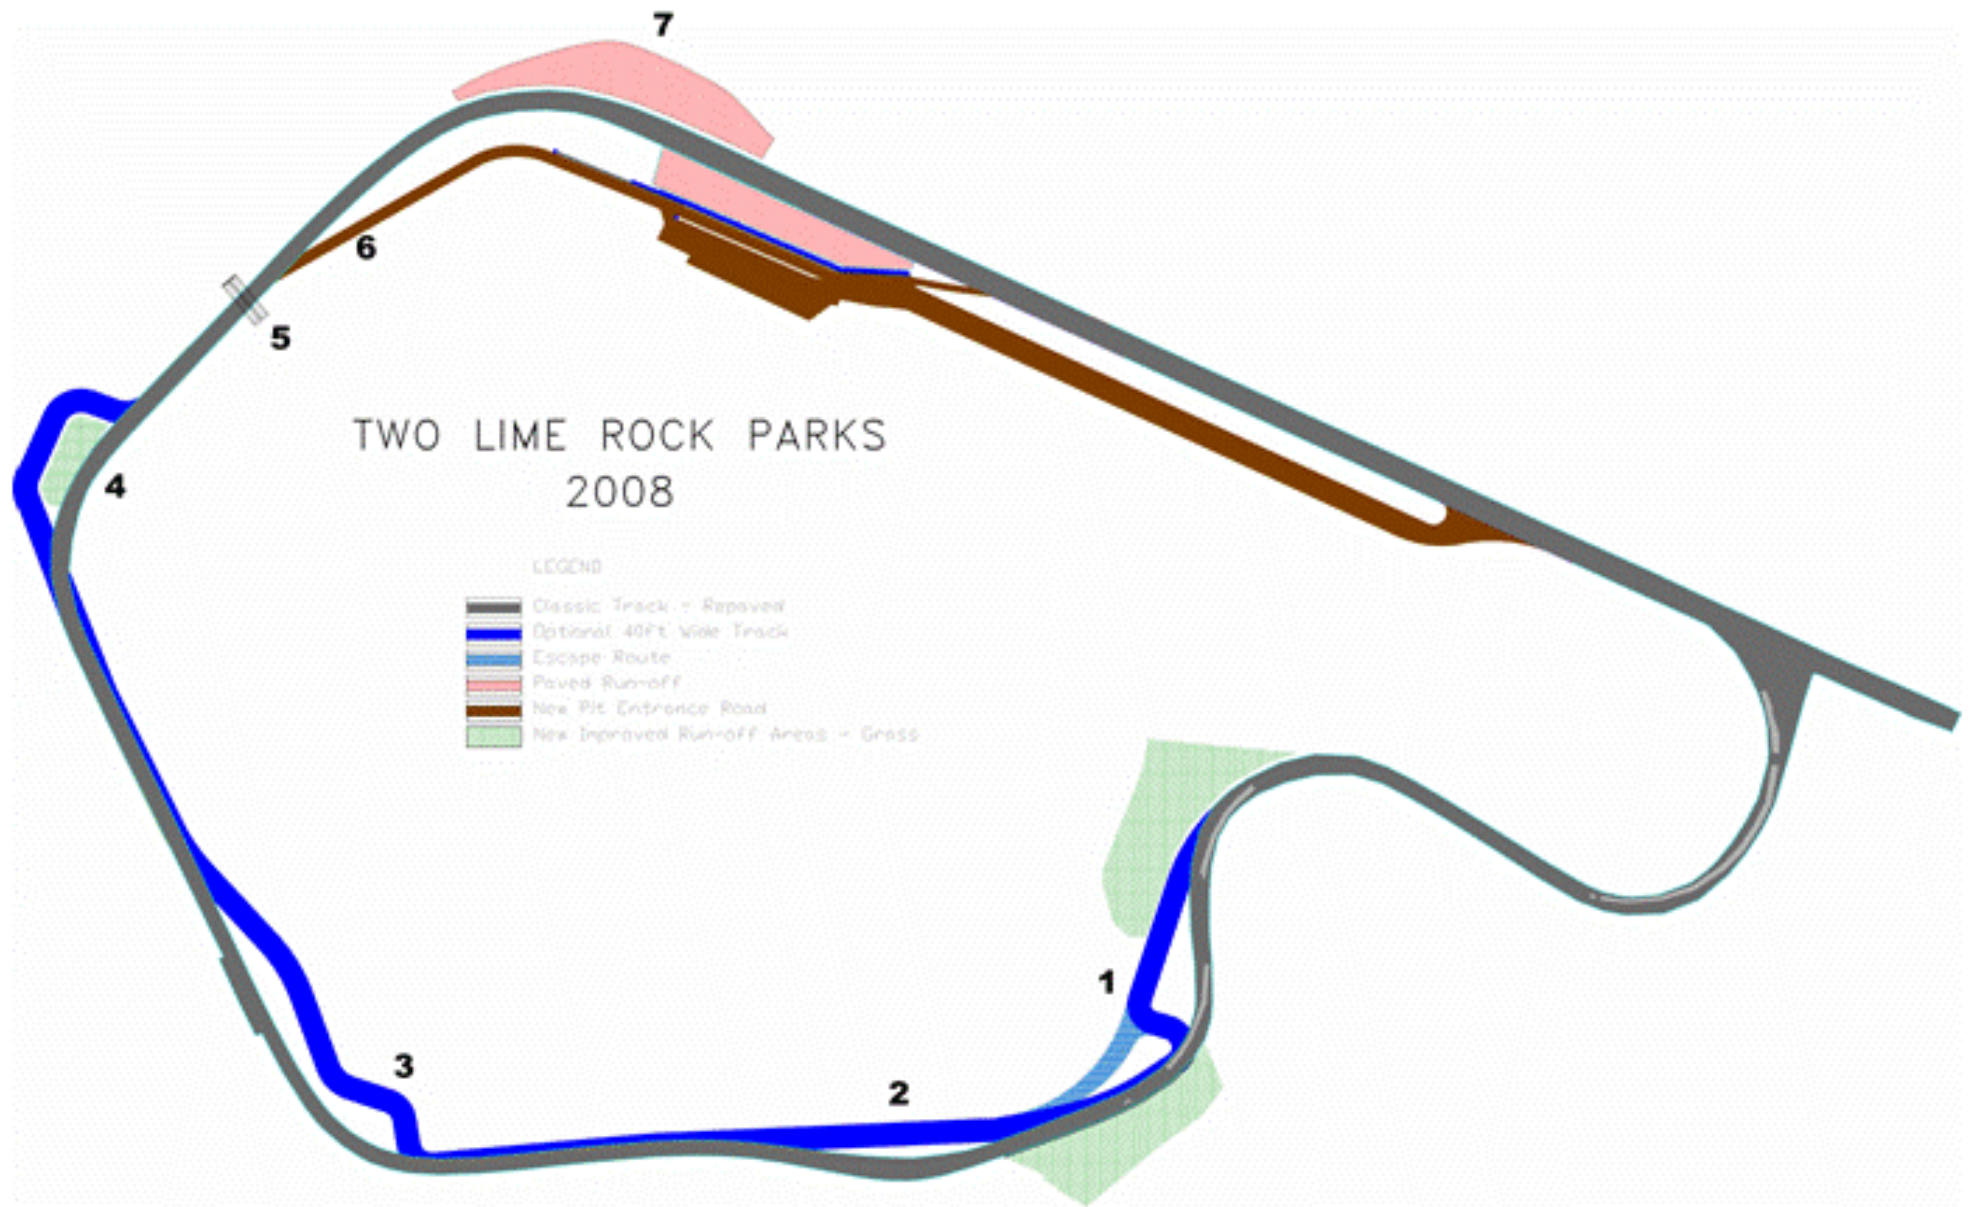

TWO LIME ROCK PARKS 2008

LEGEND

- Classic Track - Removed
- Optional 40ft Wide Track
- Escape Route
- Paved Run-off
- New Pit Entrance Road
- New Improved Run-off Areas - Grass

5

7