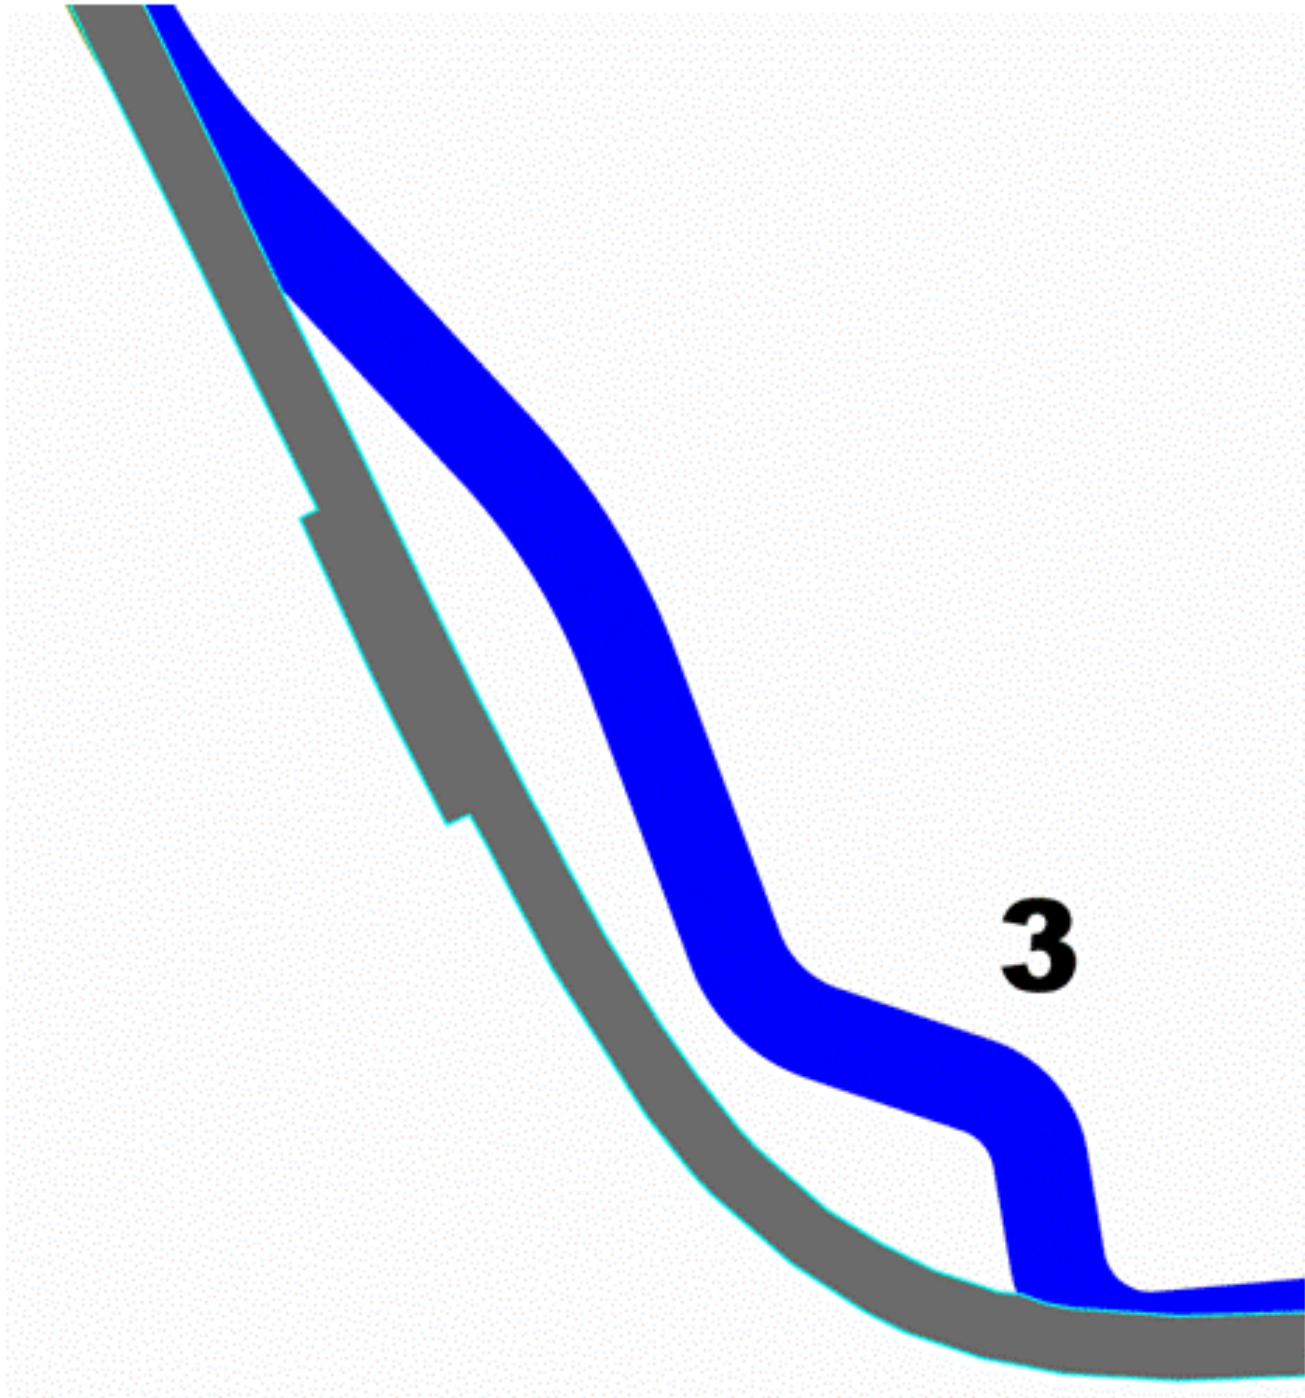

TWO LIME ROCK PARKS 2008

LEGEND

- Classic Track - Removed
- Optional 40ft Wide Track
- Escape Route
- Paved Run-off
- New Pit Entrance Road
- New Improved Run-off Areas - Grass

5

7