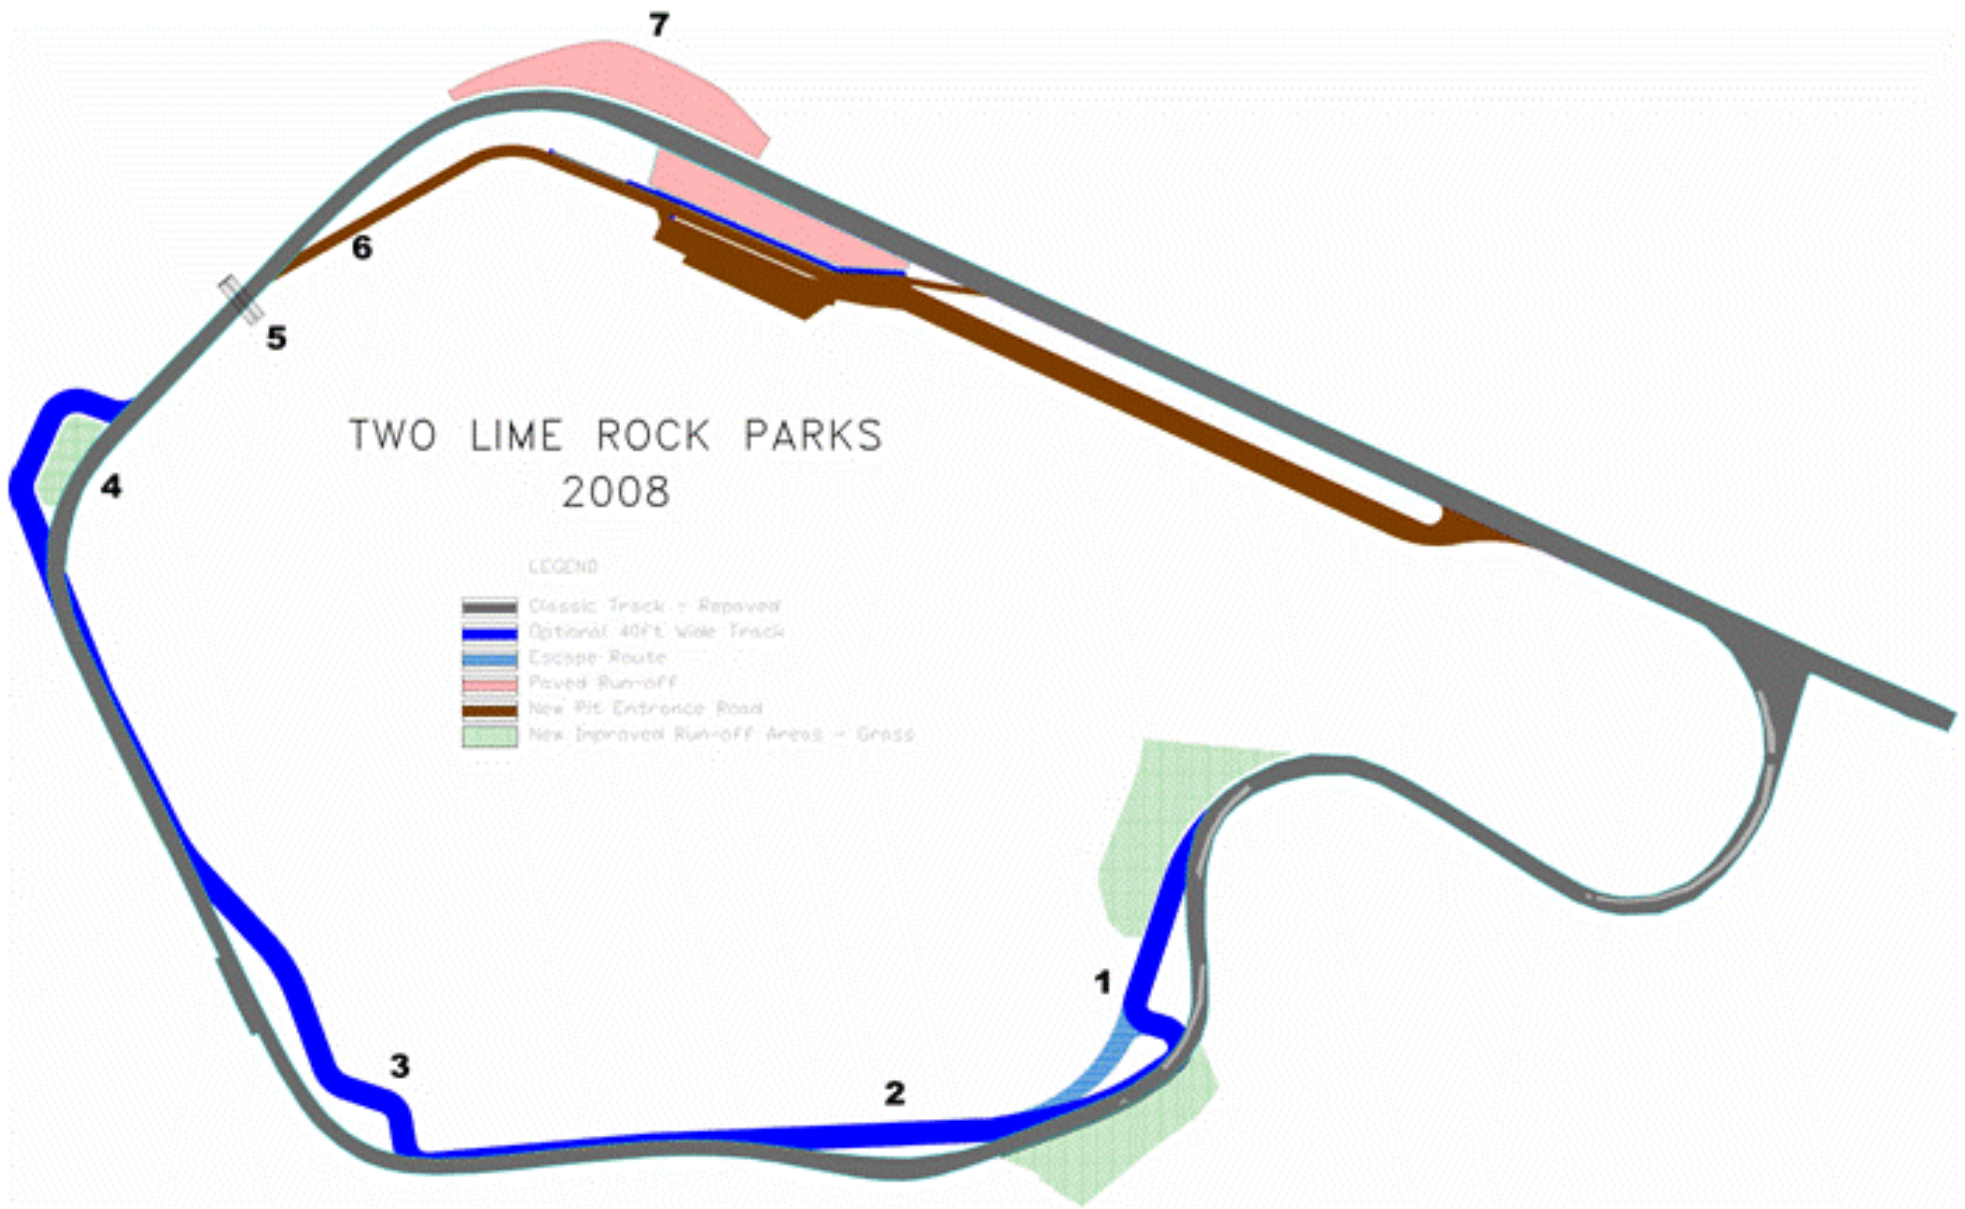

TWO LIME ROCK PARKS
2008

LEGEND

- Classic Track - Removed
- Optional 40ft Wide Track
- Escape Route
- Paved Run-off
- New Pit Entrance Road
- New Improved Run-off Areas - Grass

7