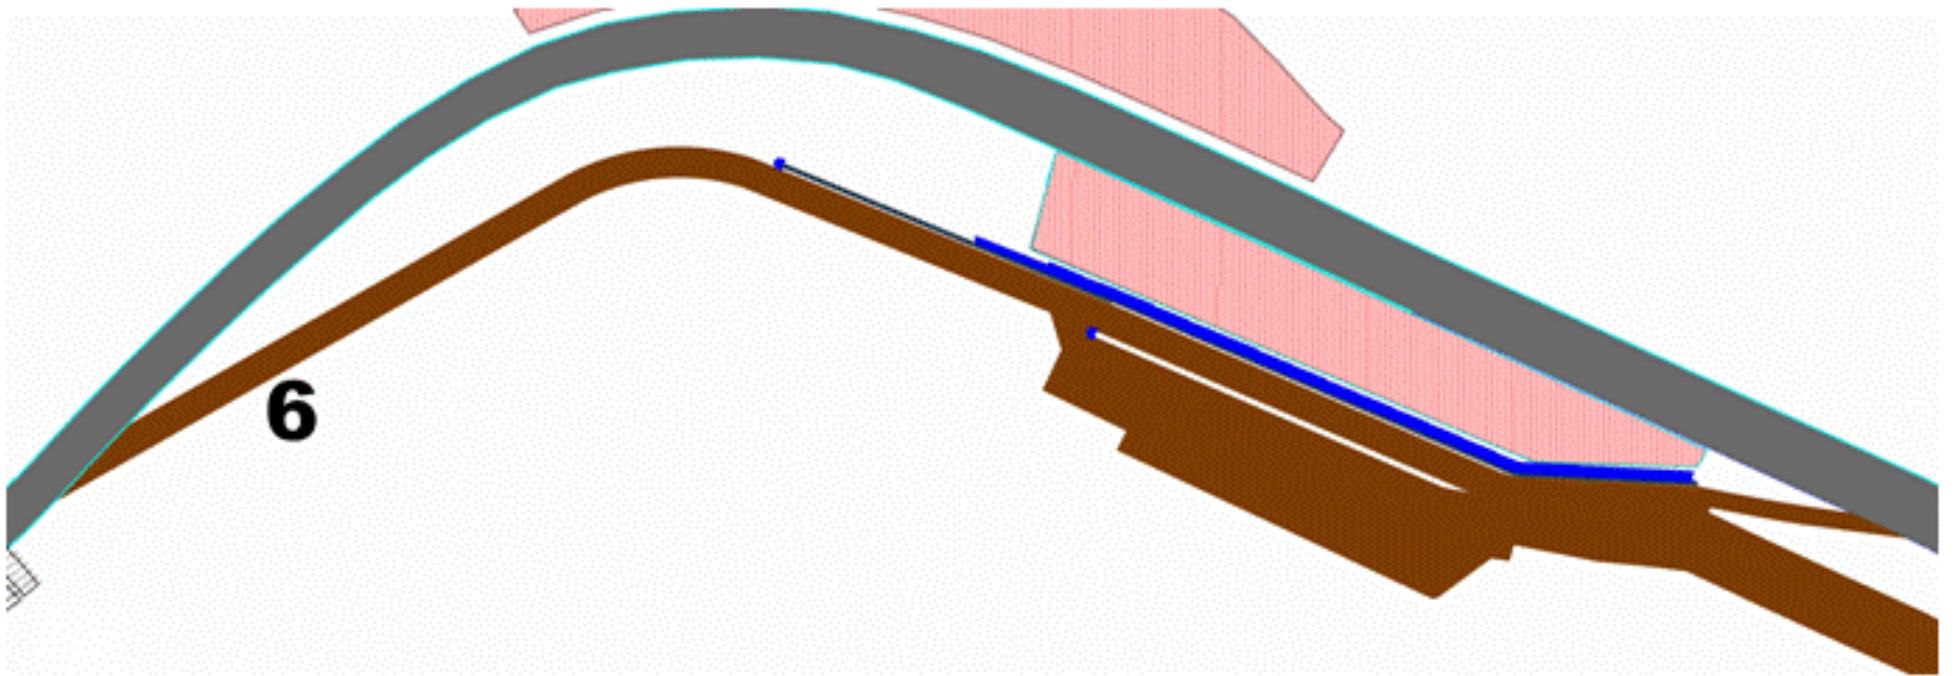

TWO LIME ROCK PARKS 2008

LEGEND

- Classic Track - Removed
- Optional 40ft Wide Track
- Escape Route
- Paved Run-off
- New Pit Entrance Road
- New Improved Run-off Areas - Grass

5

7