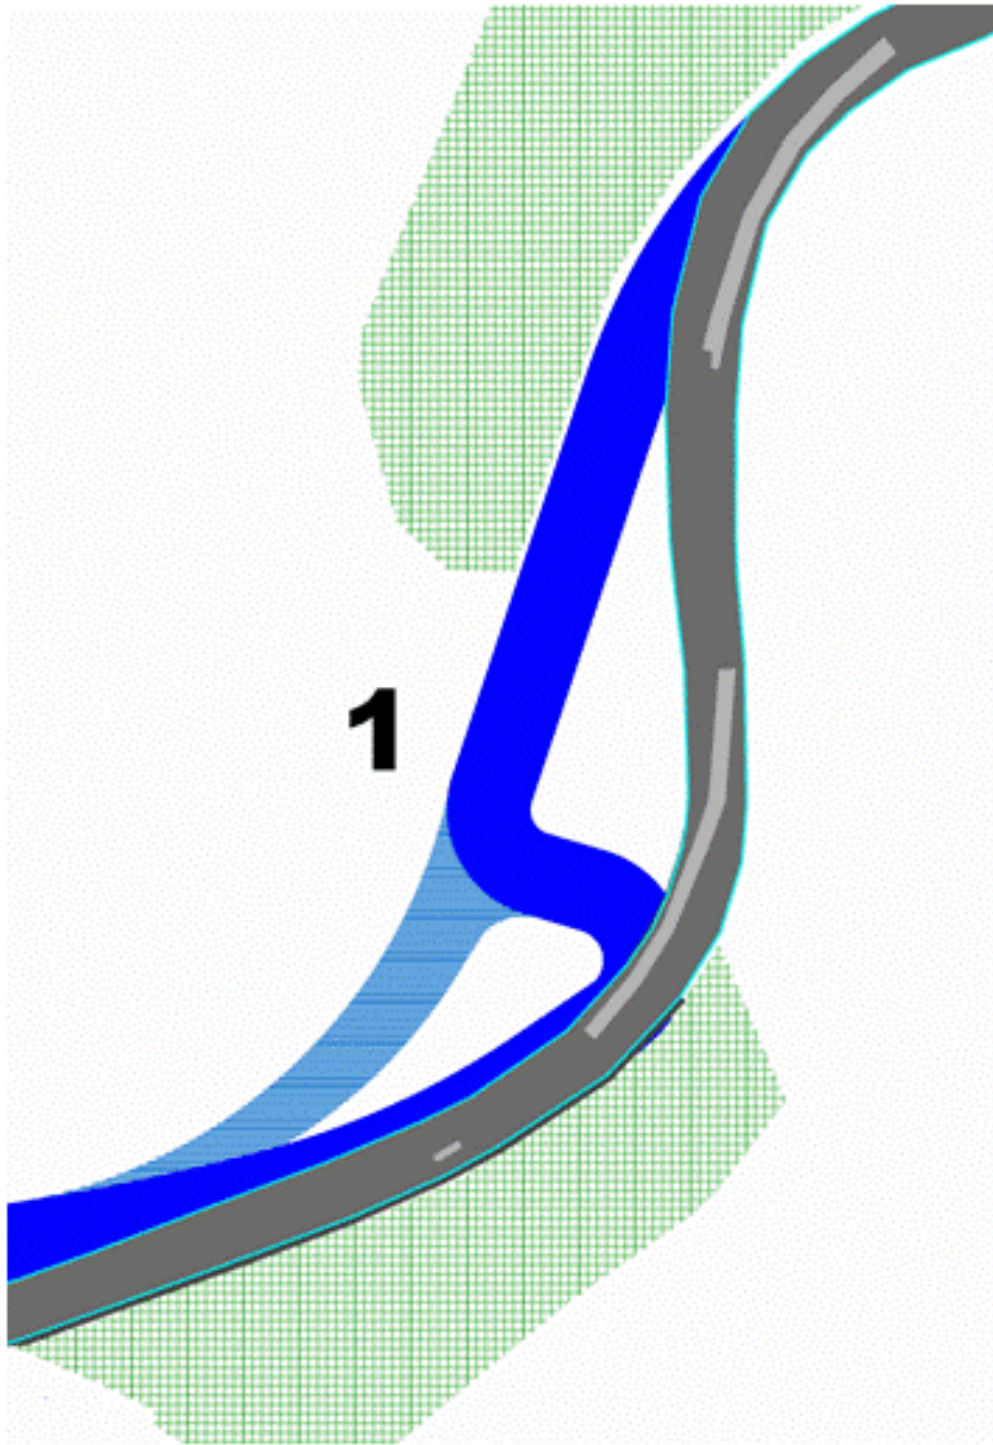

TWO LIME ROCK PARKS 2008

LEGEND

- Classic Track - Removed
- Optional 40ft Wide Track
- Escape Route
- Paved Run-off
- New Pit Entrance Road
- New Improved Run-off Areas - Grass

5

7