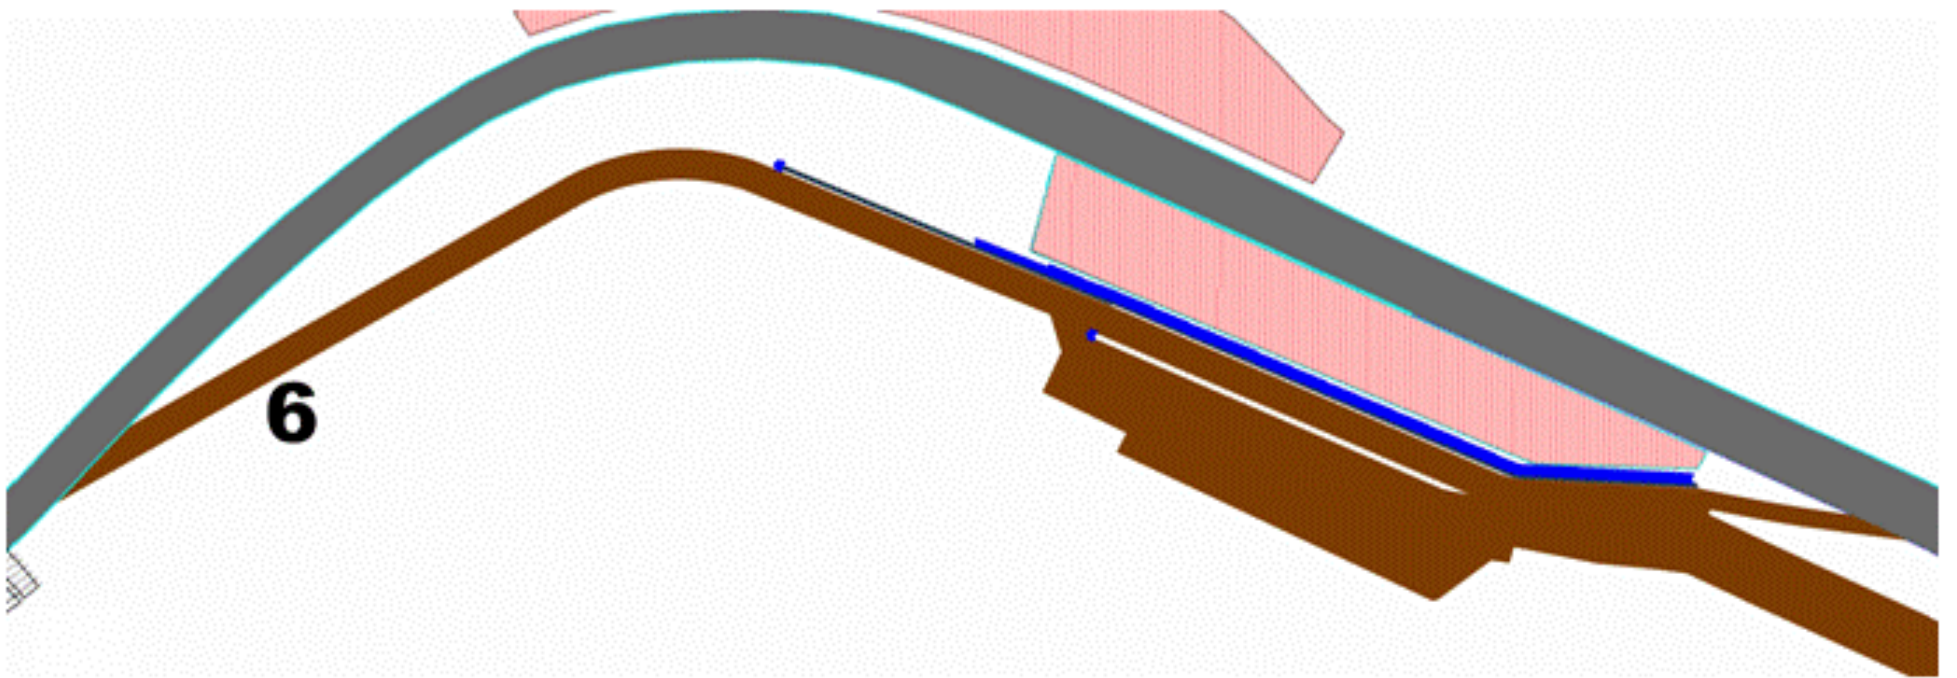

TWO LIME ROCK PARKS
2008

LEGEND

- Classic Track - Removed
- Optional 40ft Wide Track
- Escape Route
- Paved Run-off
- New Pit Entrance Road
- New Improved Run-off Areas - Grass

7