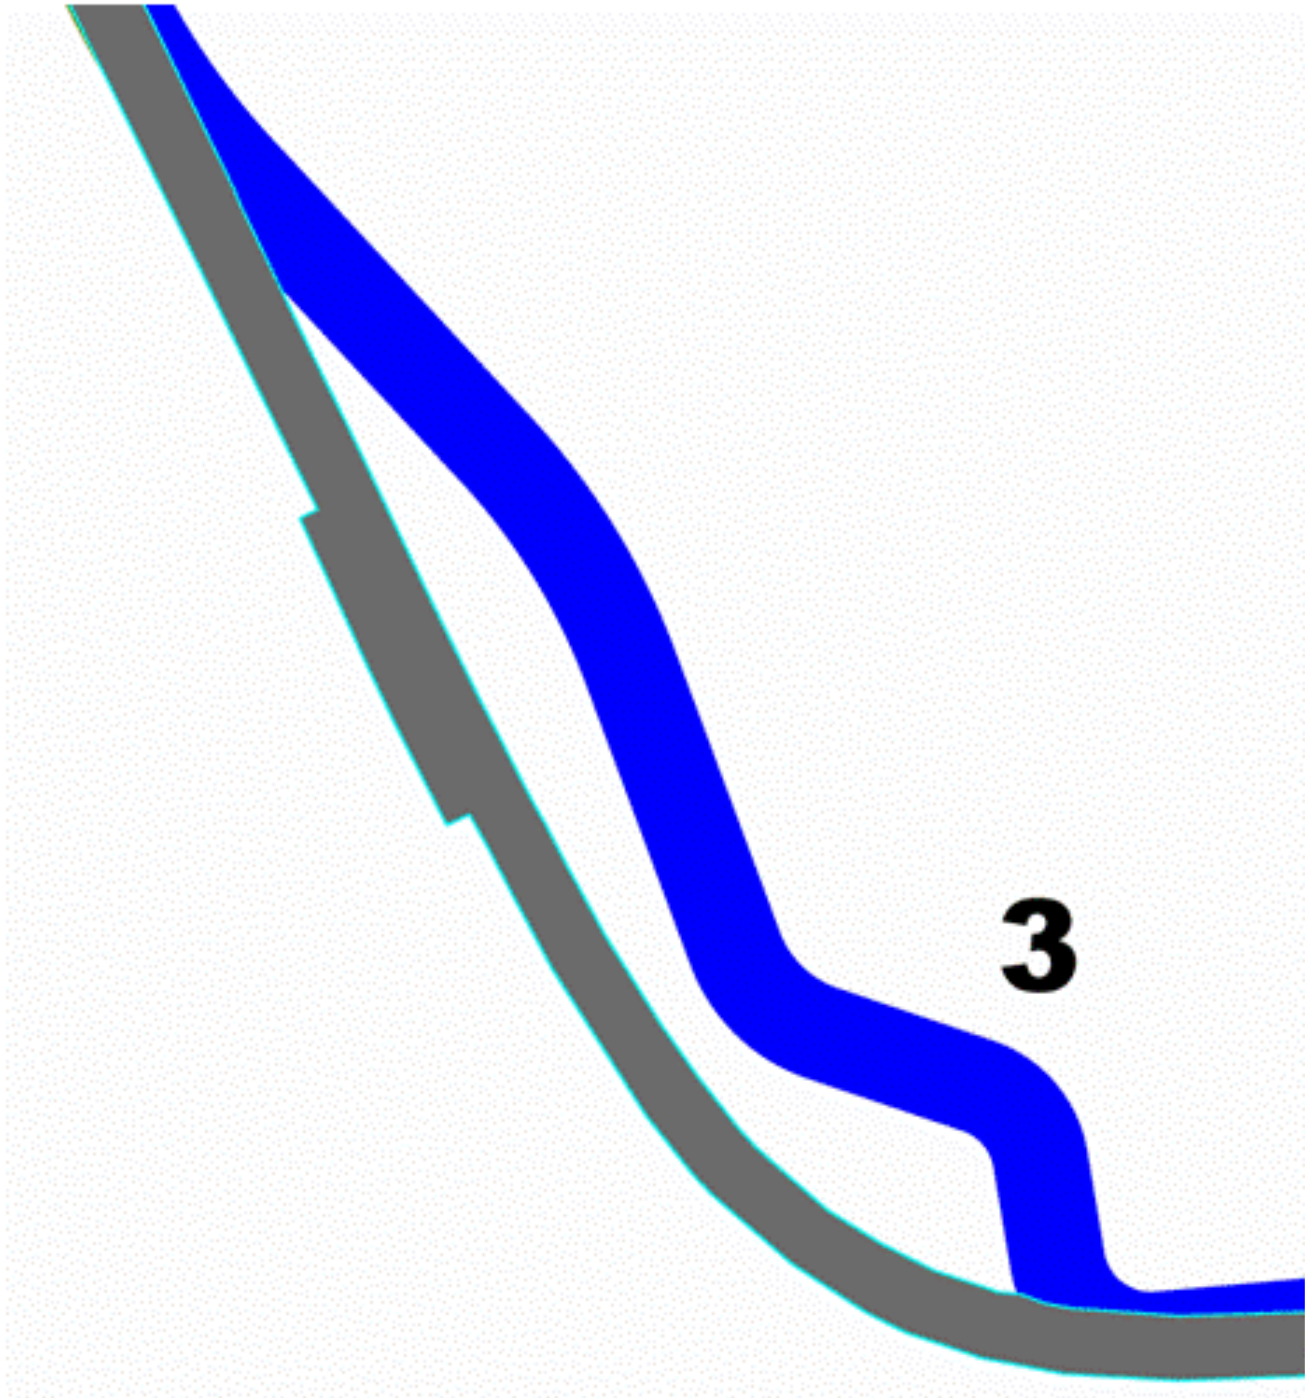

TWO LIME ROCK PARKS
2008

LEGEND

- Classic Track - Removed
- Optional 40ft Wide Track
- Escape Route
- Paved Run-off
- New Pit Entrance Road
- New Improved Run-off Areas - Grass

7